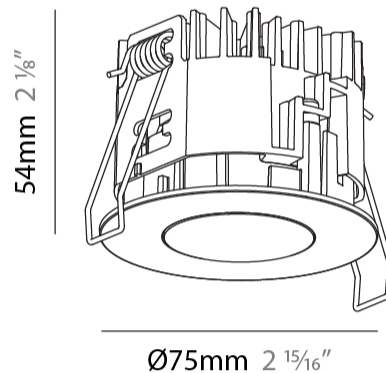

GENERAL

Series: Oiko Pro Round
Subseries: Oiko Pro Wallwash
Partner: Prolicht
Division: Architectural
Installation: Recessed
Product Type: Wallwash
Mounting Location: Ceiling
Light Distribution: Wallwash

PHYSICAL

Aperture Sizes - Downlights: 1"
Shape: Round
Diameter (mm): 75
Diameter (in): 2 ¹⁵/₁₆
Height (mm): 54
Height (in): 2 ¹/₈
Ceiling Thickness (mm): 1 - 25
Ceiling Thickness (in): 1/16 - 1 3/16
Min. Recessing Depth (mm): 60
Min. Recessing Depth (in): 2 ³/₈
Fixture Finish: SSR / BKV / CWI / CRY / HAB / UFT / ITA / RUA / FTG / MYG / LOD / PUS / FRO / FUP / KIA / POP / BLS / SPG / MEY / GOH / CHC / COM / ABZ / JAG / OBR / MOS / ROR
Fixture Material: Aluminum Die Cast
Cut-out Measurements: 68mm / 2 11/16" Diameter

ELECTRICAL

Lamp Type: LED (Zhaga Standard)
Input Wattage (W): 15.1
Total Output Wattage (W): 13.6
Dimming: Non-Dimming / 0-10V Dimming / Phase Dimming / DALI Dimming / MATTER Dimming
Driver Included: No
Driver Location: Recessed Housing
Driver Type: Constant Current - Universal
Driver Class: Class 2
Input Voltage (V): 120 - 277
Constant Current (MA): 350

LED

Color Temperature (°K): 2700 / 3000 / 3500 / 4000
Max. Delivered Lumen (lm): 1247 / 1325 / 1388 / 1400
Nominal Lumen (lm): 1566 / 1665 / 1743 / 1759
CRI: >90 CRI
Lamp Life (hrs): 50000

OPTICAL

Adjustability: Fixed

RATINGS AND CERTIFICATIONS

Certified By: Certified for North American Standards
IP rating: IP54